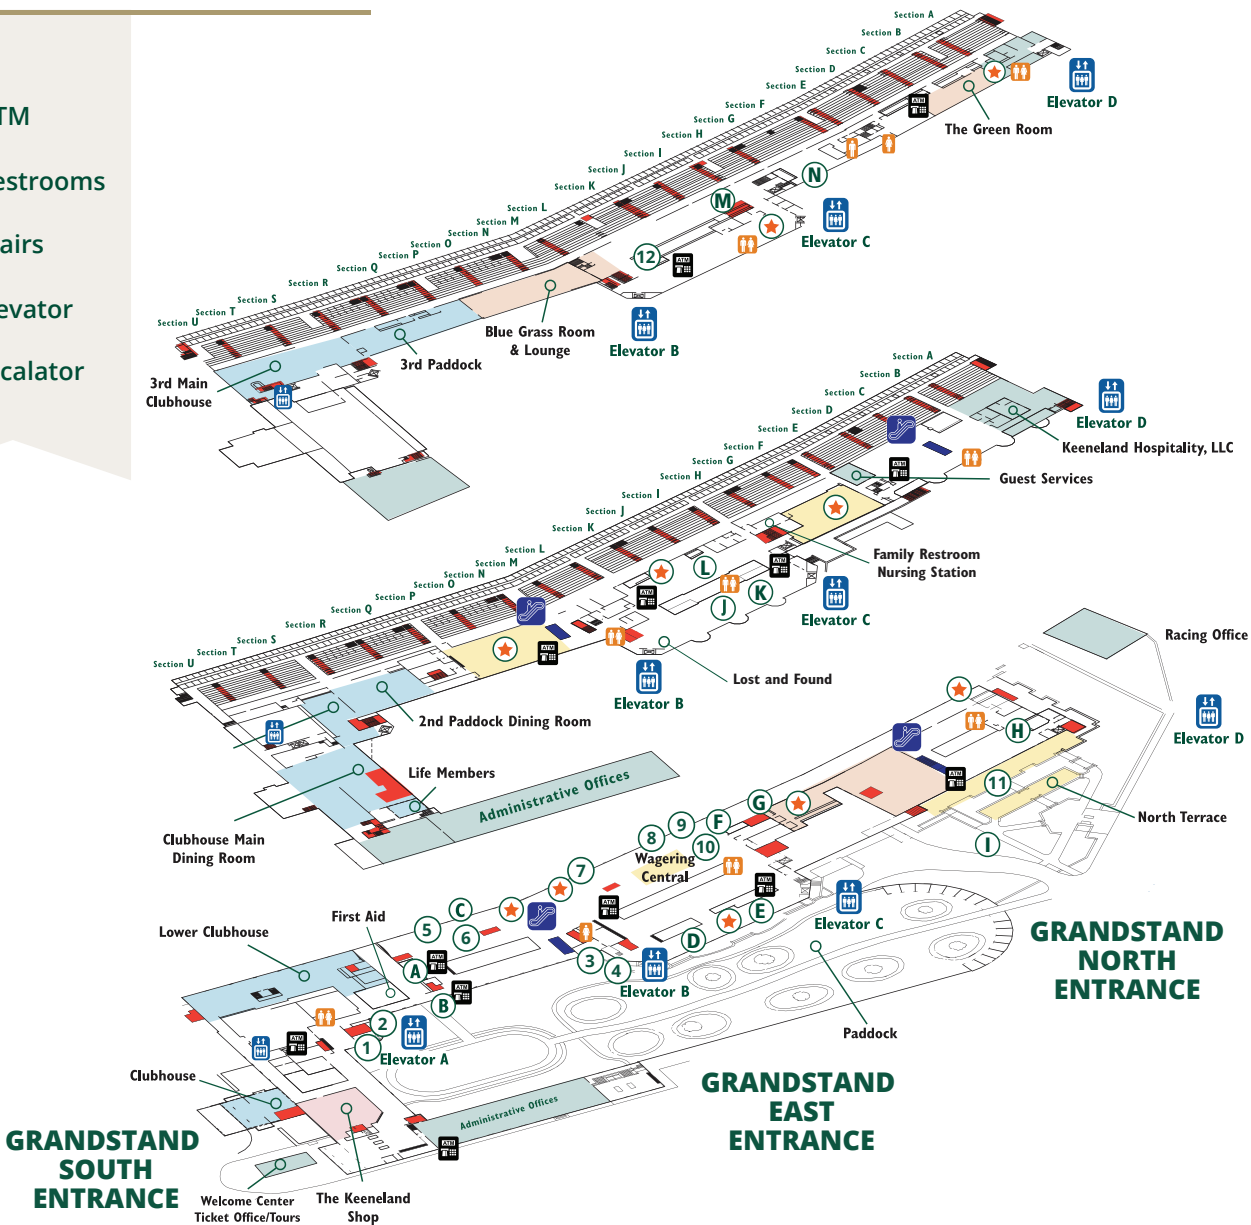

BARS & CONCESSIONS

-  ATM
-  Restrooms
-  Stairs
-  Elevator
-  Escalator

3

THIRD FLOOR

2

SECOND FLOOR

1

FIRST FLOOR

1st Floor

- (A)** The Starting Gate
- (B)** Bread Pudding Cart
- (C)** Pretzel Post
- (★)** Winner's Circle Bar
- (★)** Craft Beer
- (D)** Keeneland BBQ
- (★)** Bourbon Bar
- (E)** Paddock Carvery
- (F)** Draft & Dogs
- (★)** Equestrian Bar
- (G)** Popcorn
- (H)** North Terrace Hot Chicken
- (I)** Food Trucks (Friday and Saturday Only)
- (★)** Clocker's Corner

1st Floor Portables

- (1)** Moet Champagne & Mimosa Bar
- (2)** Grey Goose Bloody Mary Cart
- (3)** Bottom's Up Portable
- (4)** Maker's Mark Bourbon Bar
- (5)** Margarita Portable
- (6)** Draft Beer Trailer
- (7)** Beer Portable
- (8)** Maker's Mark Bourbon Bar
- (9)** Keeneland Portable
- (10)** Draft Beer Trailer
- (11)** North Terrace Portable

2nd Floor

- (★)** Mezzanine Bar
- (J)** Keeneland Grill
- (K)** The Stretch
- (L)** The Ice Cream Shoppe
- (★)** 16th Pole Bar
- (★)** Sports Bar

3rd Floor

- (M)** Draft & Dogs
- (★)** Alydar Bar
- (N)** Keeneland Nachos
- (★)** Finish Line Bar