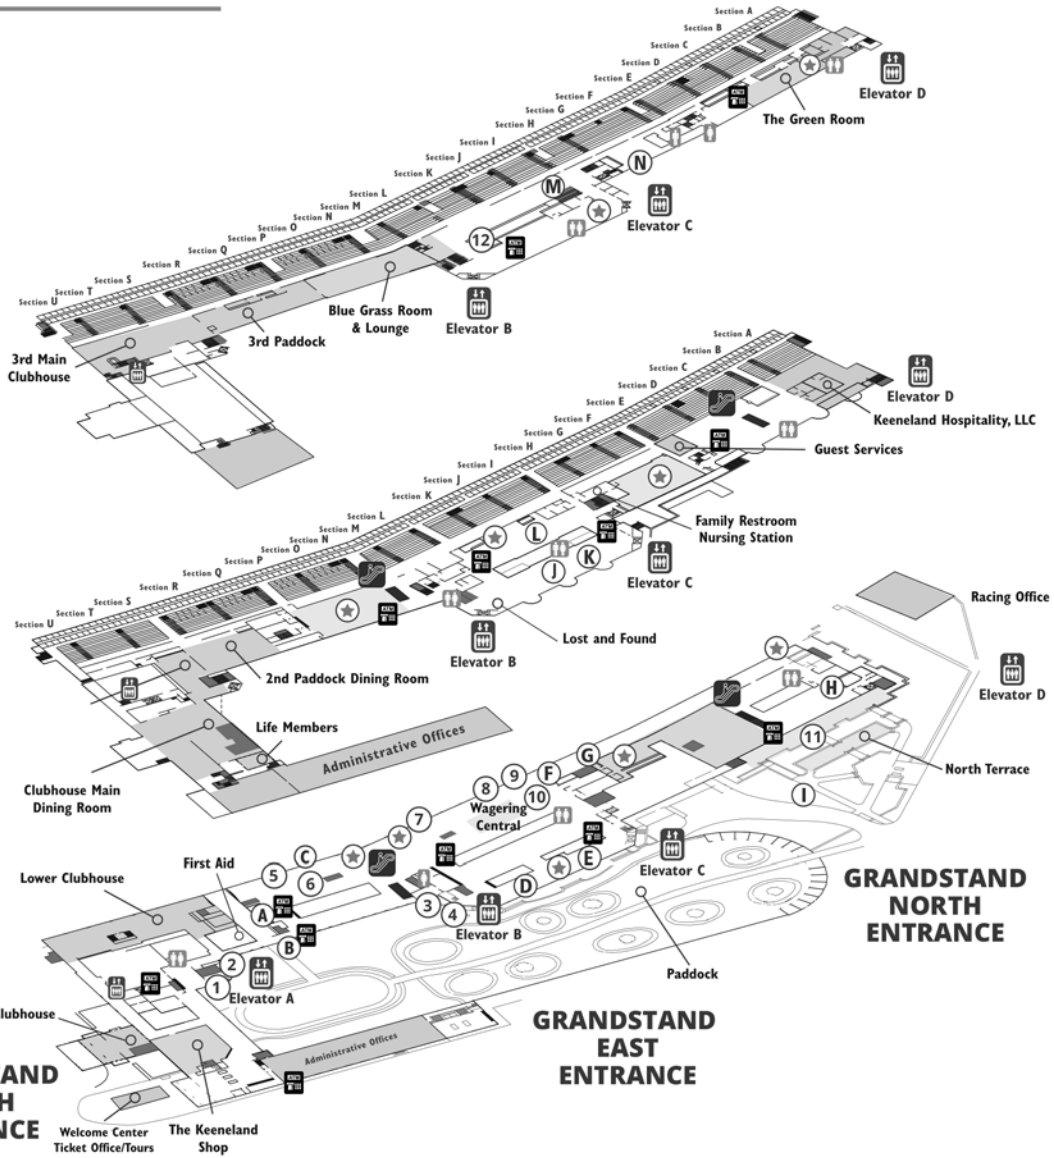

BARS & CONCESSIONS

- ATM
- Restrooms
- Stairs
- Elevator
- Escalator

3

THIRD FLOOR

2

SECOND FLOOR

1

FIRST FLOOR

1st Floor

- (A) The Starting Gate
- (B) Bread Pudding Cart
- (C) Pretzel Post
- (★) Winner's Circle Bar
- (★) Craft Beer
- (D) Keeneland BBQ
- (★) Bourbon Bar
- (E) Paddock Carvery
- (F) Draft & Dogs
- (★) Equestrian Bar
- (G) Popcorn
- (H) North Terrace Hot Chicken
- (I) Food Trucks (Friday and Saturday Only)
- (★) Clocker's Corner

1st Floor Portables

- (1) Moët Champagne & Mimosa Bar
- (2) Grey Goose Bloody Mary Cart
- (3) Bottom's Up Portable
- (4) Maker's Mark Bourbon Bar
- (5) Margarita Portable
- (6) Draft Beer Trailer
- (7) Beer Portable
- (8) Maker's Mark Bourbon Bar
- (9) Keeneland Portable
- (10) Draft Beer Trailer
- (11) North Terrace Portable

2nd Floor

- (★) Mezzanine Bar
- (J) Keeneland Grill
- (K) The Stretch
- (L) The Ice Cream Shoppe
- (★) 16th Pole Bar
- (★) Sports Bar

3rd Floor

- (M) Draft & Dogs
- (★) Alydar Bar
- (N) Keeneland Nachos
- (★) Finish Line Bar

3rd Floor Portables

- (12) Margaritas

Scan here to view menus for all bars & concessions.

Concession Survey