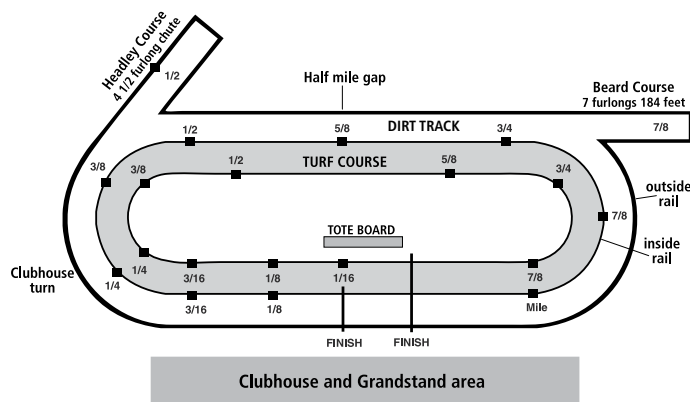

UNDERSTANDING DECIMAL ODDS

Keeneland is one of the first tracks in America to display decimal odds and pay-offs on its tote board and to offer $1 win, place and show wagering. The number displayed is the payout for a $1 wager which means if you wager $1 to win on the 1 horse, you will receive $80.50 in return. If you wagered $2 on the 1 horse, you will receive $161 in return.

FINAL $1 WIN PAYS							
RACE	1	80.50	5	9.30	9	7.60	TRACK
7	2	7.40	6	3.90	10	3.40	TURF
MINUTES TO POST	3	67.70	7	61.70	11	8.40	
	4	35.40	8	9.00	12	50.50	4:20 PM

TRACK LAYOUT

This drawing shows Keeneland's mile and one-sixteenth main track and 7 1/2-furlong turf course. Red and white poles, set a quarter-mile apart, mark the course, with green and white poles dividing the quarters into eighths. The black and white poles divide the eighths into sixteenths of a mile. The poles are referred to in terms of distance from the finish.

The quarter pole, for example, is a quarter-mile from the finish line. In addition to its main finish line on the main track, Keeneland has an alternate finish line coinciding with the sixteenth pole. This alternate finish line permits the running of mile and one-sixteenth races, with the start and finish at the sixteenth pole. The finish line used in each race is marked with a large red disk.