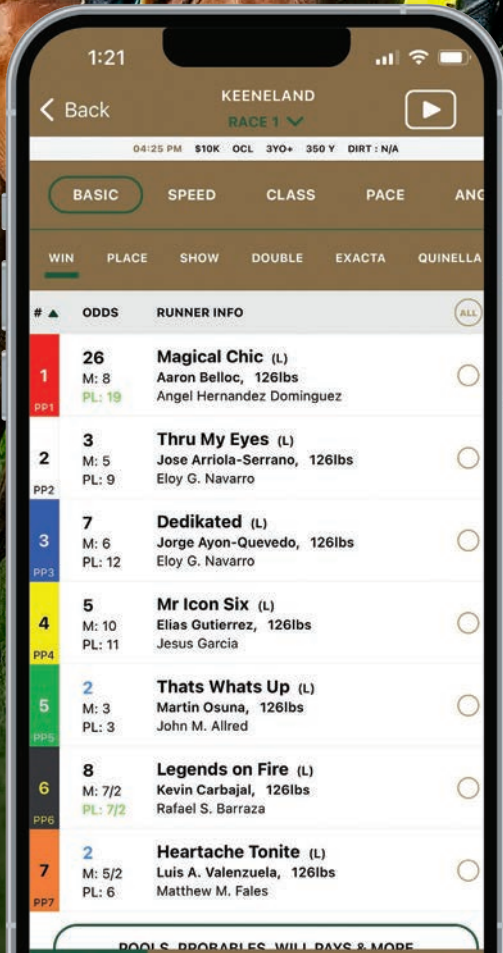

SELECT

MOBILE BETTING

Get in on the Action

The Keeneland Spring Meet is back! Get in on the action and bet from your phone on Keeneland Select. New accounts receive $100 back after you wager $200 on Keeneland racing this April. Wager a total of $300 in the first 30 days, and earn another $100 back with the standard sign-up bonus!

Sign up today at KeenelandSelect.com using code **SPRINGMEET**, other exclusions apply.

POOLS, PROBABLES, WILL PAYS & MORE