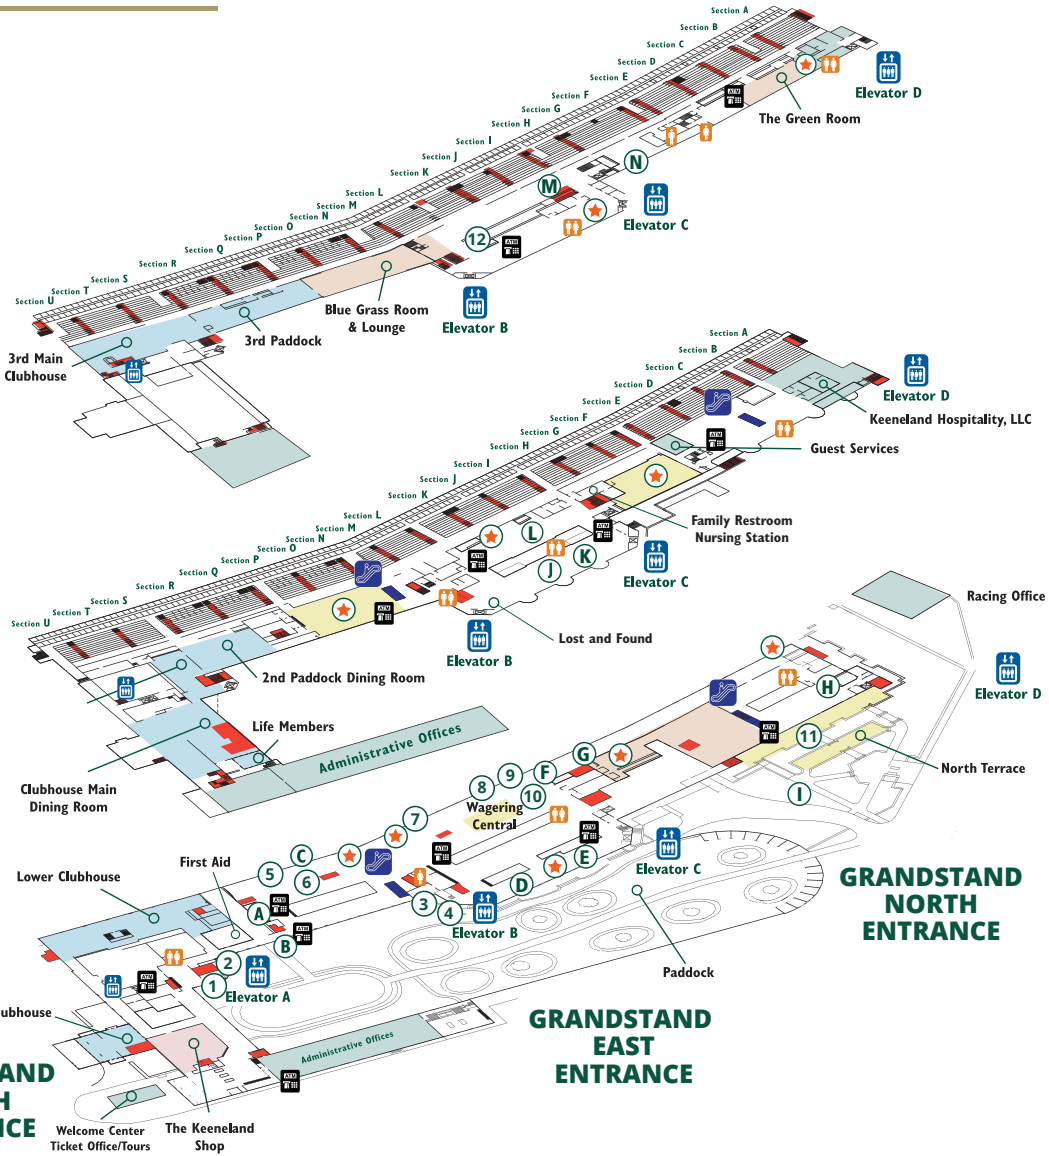

BARS & CONCESSIONS

- ATM
- Restrooms
- Stairs
- Elevator
- Escalator

1st Floor

- **(A)** The Starting Gate
- **(B)** Bread Pudding Cart
- **(C)** Pretzel Post
- **(★)** Winner's Circle Bar
- **(★)** Craft Beer
- **(D)** Keeneland BBQ
- **(★)** Bourbon Bar
- **(E)** Paddock Carvery
- **(F)** Draft & Dogs
- **(★)** Equestrian Bar
- **(G)** Popcorn
- **(H)** North Terrace Hot Chicken
- **(I)** Food Trucks (Friday and Saturday Only)
- **(★)** Clocker's Corner

1st Floor Portables

- **(1)** Moët Champagne & Mimosa Bar
- **(2)** Grey Goose Bloody Mary Cart
- **(3)** Bottom's Up Portable
- **(4)** Maker's Mark Bourbon Bar
- **(5)** Margarita Portable
- **(6)** Draft Beer Trailer
- **(7)** Beer Portable
- **(8)** Maker's Mark Bourbon Bar
- **(9)** Keeneland Portable
- **(10)** Draft Beer Trailer
- **(11)** North Terrace Portable

2nd Floor

- **(★)** Mezzanine Bar
- **(J)** Keeneland Grill
- **(K)** The Stretch
- **(L)** The Ice Cream Shoppe
- **(★)** 16th Pole Bar
- **(★)** Sports Bar

3rd Floor

- **(M)** Draft & Dogs
- **(★)** Alydar Bar
- **(N)** Keeneland Nachos
- **(★)** Finish Line Bar

3rd Floor Portables

- **(12)** Margaritas

Scan here to view menus for all bars & concessions.

Concession Survey