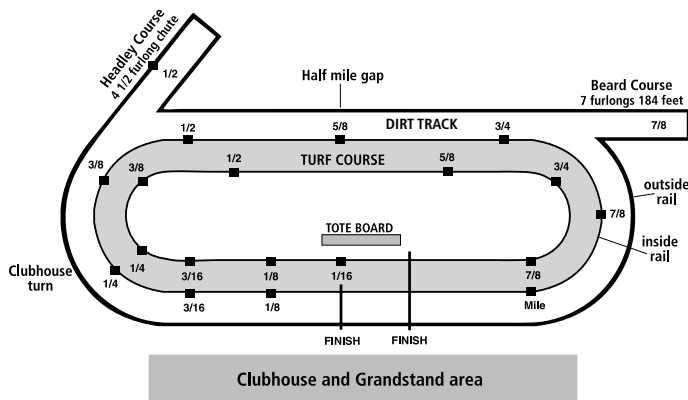

UNDERSTANDING DECIMAL ODDS

Keeneland is one of the first tracks in America to display decimal odds and pay-offs on its tote board and to offer $1 win, place and show wagering. The number displayed is the payout for a $1 wager which means if you wager $1 to win on the 1 horse, you will receive $80.50 in return. If you wagered $2 on the 1 horse, you will receive $161 in return.

FINAL $1 WIN PAYS							
RACE	1	80.50	5	9.30	9	7.60	TRACK
7	2	7.40	6	3.90	10	3.40	TURF
MINUTES TO POST	3	67.70	7	61.70	11	8.40	
	4	35.40	8	9.00	12	50.50	4:20 PM

TRACK LAYOUT

This drawing shows Keeneland's mile and one-sixteenth main track and 7 1/2-furlong turf course. Red and white poles, set a quarter-mile apart, mark the course, with green and white poles dividing the quarters into eighths. The black and white poles divide the eighths into sixteenths of a mile. The poles are referred to in terms of distance from the finish.

The quarter pole, for example, is a quarter-mile from the finish line. In addition to its main finish line on the main track, Keeneland has an alternate finish line coinciding with the sixteenth pole. This alternate finish line permits the running of mile and one-sixteenth races, with the start and finish at the sixteenth pole. The finish line used in each race is marked with a large red disk.

DISTANCE TRAVELED INFORMATION

In an effort to provide our patrons with additional information, this graphic is displayed on in-house televisions tuned to Channel 12.2, Keeneland's Trakus channel. The total feet traveled by the winning horse is listed first; the distance traveled by each remaining horse in the field is listed comparatively to the winners' distance.